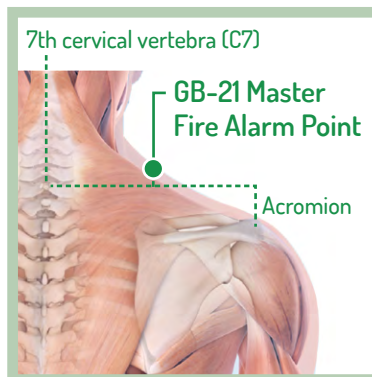

Gallbladder Body-Feedback Areas

Gallbladder Meridian and Acupuncture Points

Midway between the seventh cervical vertebra and the tip of the acromion, at the crest of the trapezius muscle

In the depression one-half inch anterior and inferior to the head of the fibula

Anterior to the fibula and three inches above the tip of the anklebone