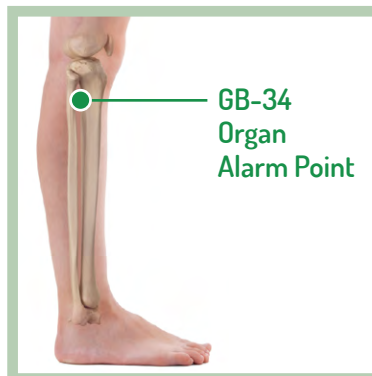

Gallbladder Body-Feedback Areas

Gallbladder Meridian and Acupuncture Points

Midway between the seventh cervical vertebra and the tip of the acromion, at the crest of the trapezius muscle

In the depression one-half inch anterior and inferior to the head of the fibula

Anterior to the fibula and three inches above the tip of the anklebone