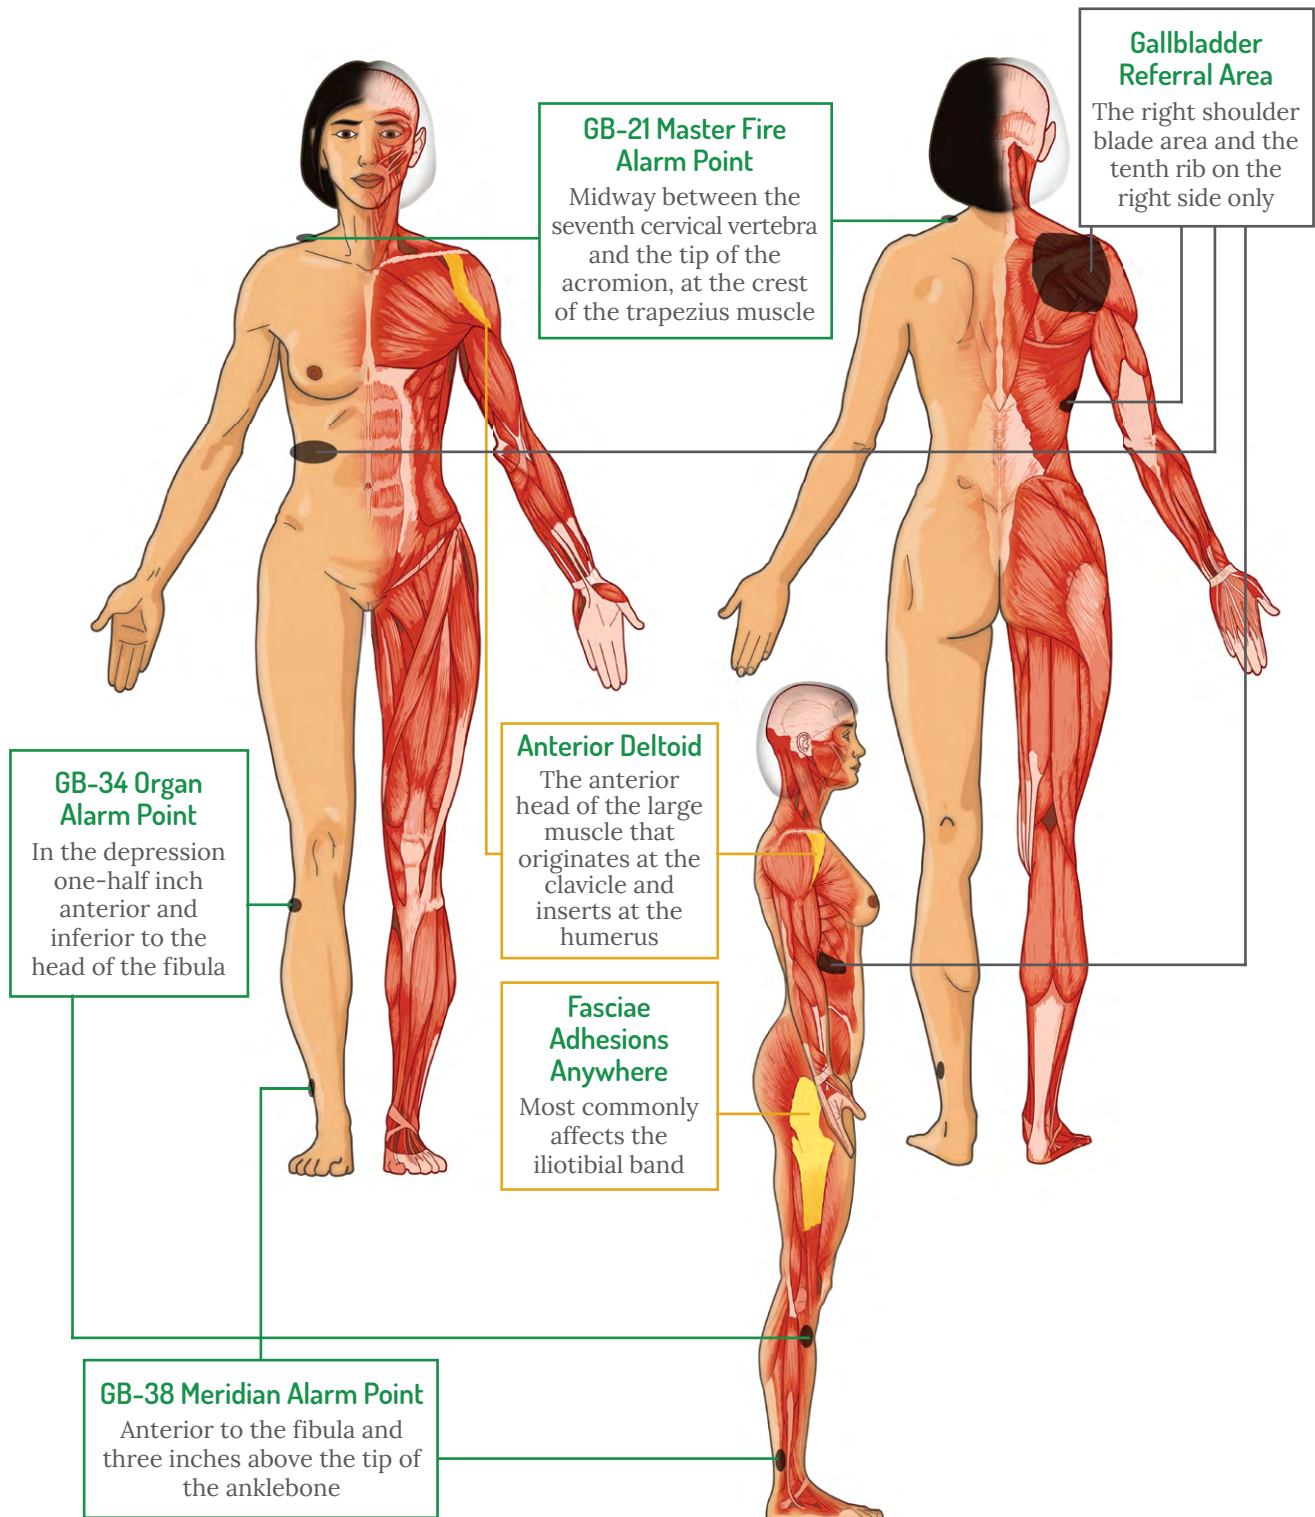

Gallbladder Body-Feedback Areas

Gallbladder Meridian and Acupuncture Points

Midway between the seventh cervical vertebra and the tip of the acromion, at the crest of the trapezius muscle

In the depression one-half inch anterior and inferior to the head of the fibula

Anterior to the fibula and three inches above the tip of the anklebone