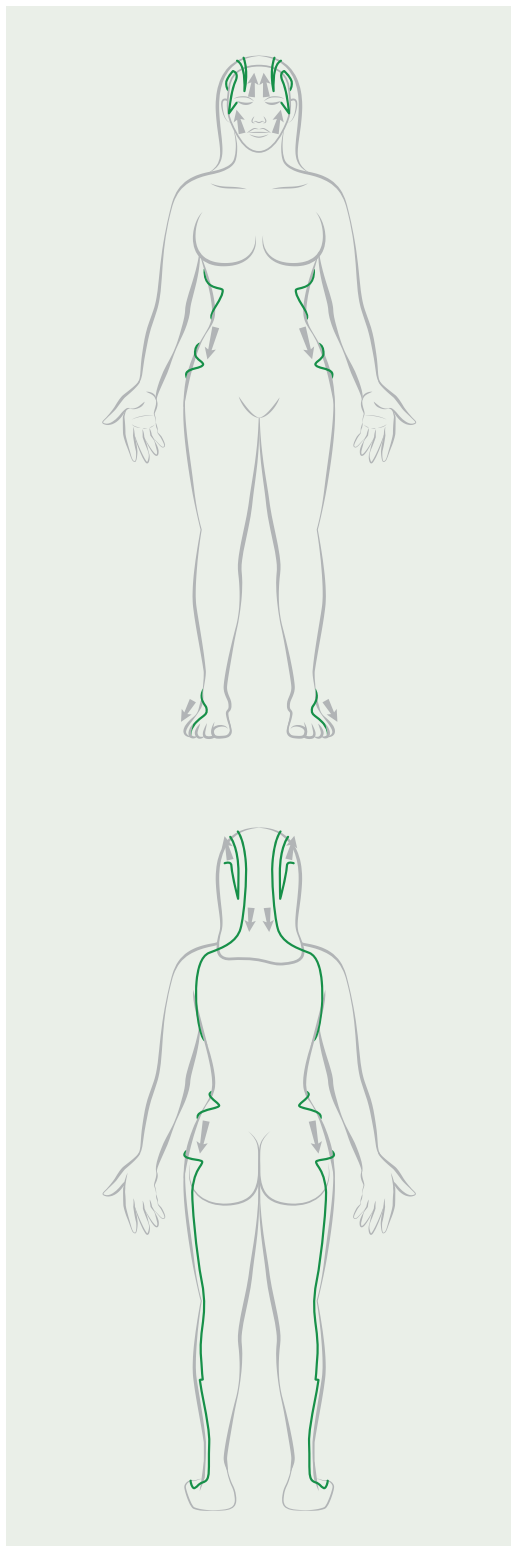

Gallbladder Body-Feedback Areas

Gallbladder Meridian and Acupuncture Points

Midway between the seventh cervical vertebra and the tip of the acromion, at the crest of the trapezius muscle

In the depression one-half inch anterior and inferior to the head of the fibula

Anterior to the fibula and three inches above the tip of the anklebone